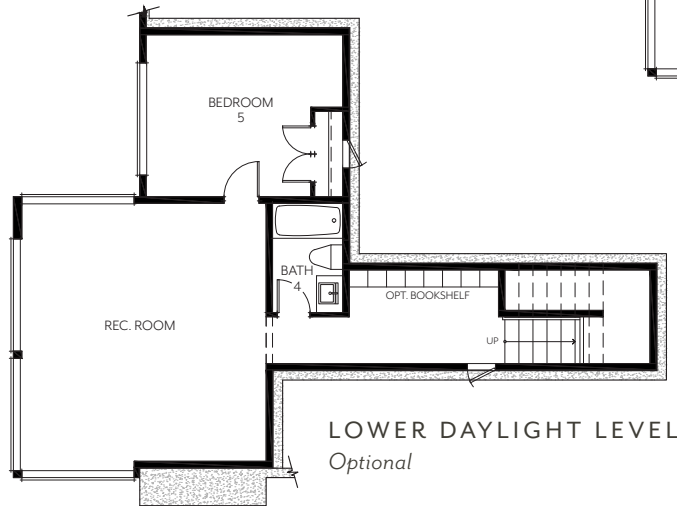

2-CAR

PIONEER HIGHLIGHTS :

- 2,495 to 3,275 livable square feet plus garage
- 4 to 5 bedrooms
- 3 1/2 to 4 1/2 bathrooms
- Convenient main floor primary
- Gourmet kitchen options
- Optional lower daylight
- Oversized 2-car garage

MAIN LEVEL
(garage left)

UPPER LEVEL

LOWER DAYLIGHT LEVEL
Optional