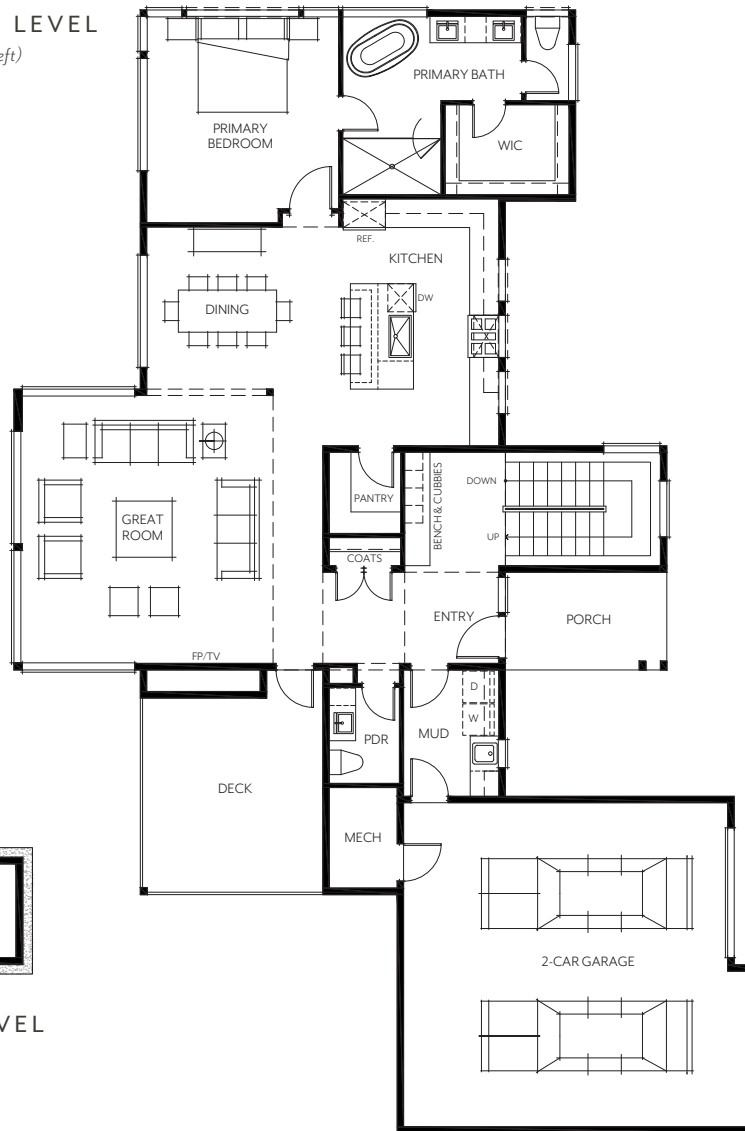

THE RIDGELINE SERIES

TRAILSIDEHOMES™

Pioneer

MOUNTAIN ELEVATION

2,495 - 3,275 SF

4 - 5

3.5 - 4.5

2 STORIES
(Optional lower floor)

2-CAR

PIONEER HIGHLIGHTS :

- 2,495 to 3,275 livable square feet plus garage
- 4 to 5 bedrooms
- 3 1/2 to 4 1/2 bathrooms
- Convenient main floor primary
- Gourmet kitchen options
- Optional lower daylight
- Oversized 2-car garage

MAIN LEVEL
(garage left)

UPPER LEVEL

LOWER DAYLIGHT LEVEL
Optional