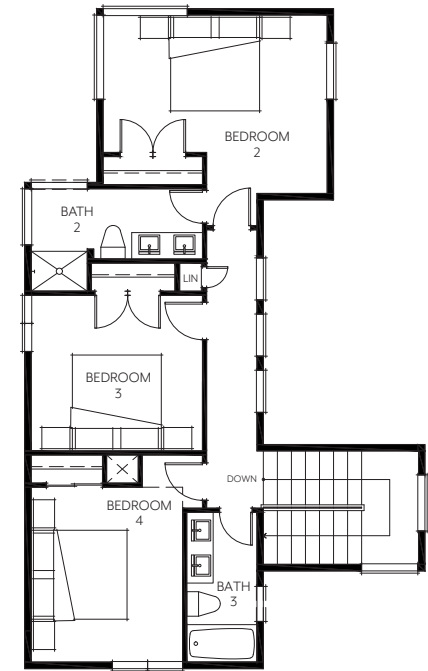

THE RIDGELINE SERIES

TRAILSIDEHOMES™

Pioneer

MOUNTAIN ELEVATION

2,495 - 3,275 SF

4 - 5

3.5 - 4.5

2 STORIES
(Optional lower floor)

2-CAR

PIONEER HIGHLIGHTS :

- 2,495 to 3,275 livable square feet plus garage
- 4 to 5 bedrooms
- 3 1/2 to 4 1/2 bathrooms
- Convenient main floor primary
- Gourmet kitchen options
- Optional lower daylight
- Oversized 2-car garage

MAIN LEVEL
(garage left)

UPPER LEVEL

LOWER DAYLIGHT LEVEL
Optional